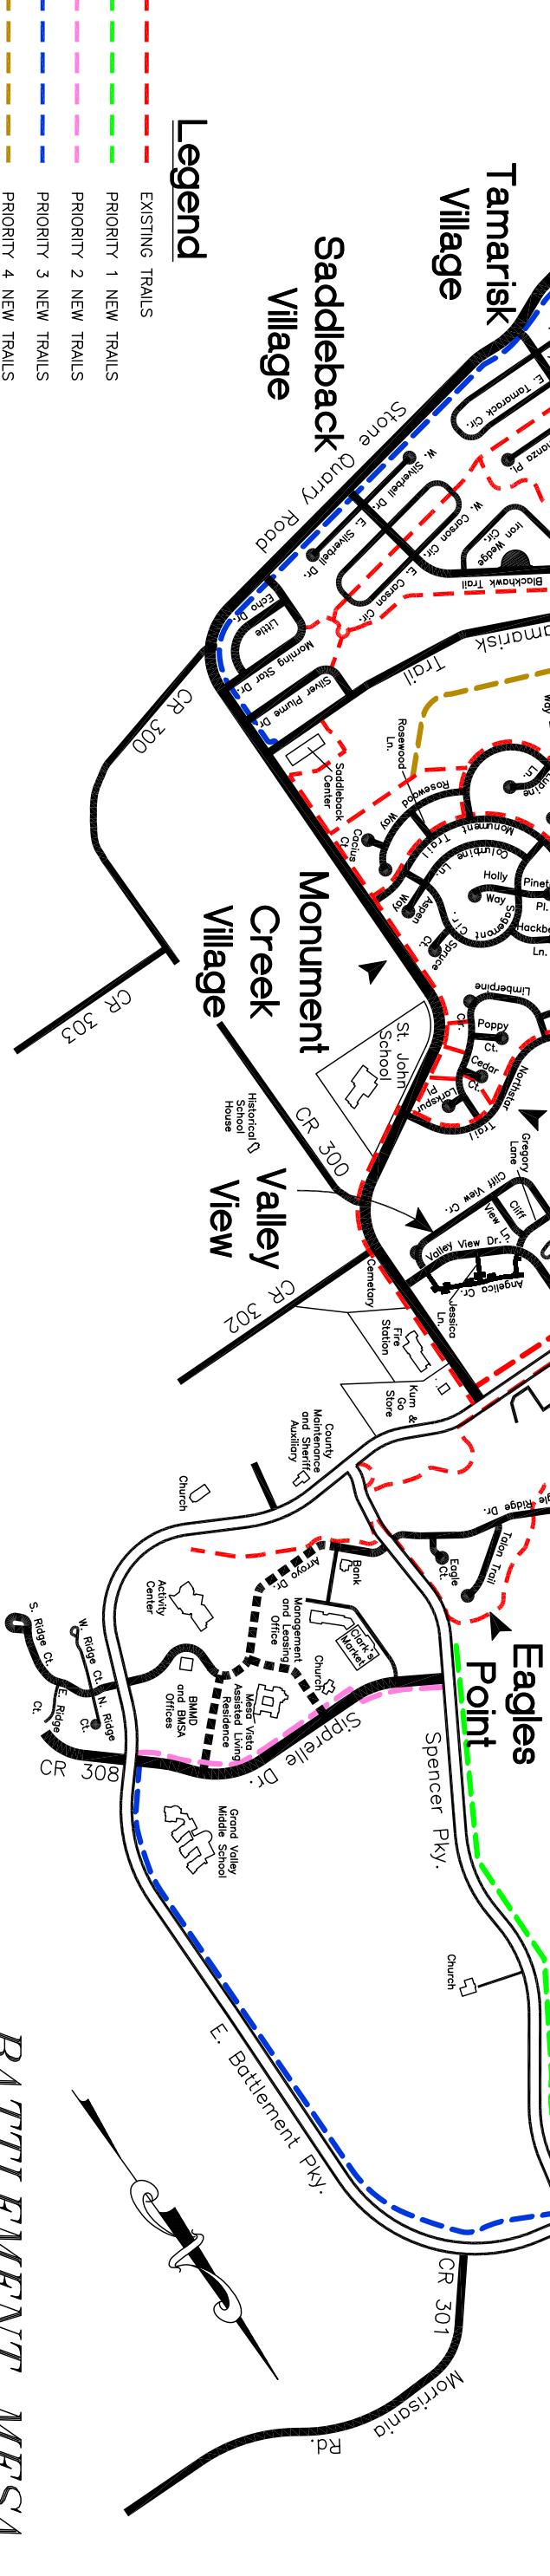

Battlement Mesa

Colorado

COLORADO RIVER

▲ To Grand Junction & Salt Lake City

Town of Parachute

Exit 75

To Glenwood Springs, Aspen, Denver ▶

Exit 75

The Reserve

RV Park

OPEN SPACE

Bluff Rd.

River

W. Battlement Pky

N. Battlement Pky

Morrissania Rd.

Parachute Park

Tamarisk Meadows

Tamarisk Village

Saddleback Village

Monument Creek Village

Valley View

Canyon View

Stone Ridge

Willow Creek Village

Eagles Point

First

Battlement Creek Village

Mesa Ridge

Legend

- - - EXISTING TRAILS
- - - PRIORITY 1 NEW TRAILS
- - - PRIORITY 2 NEW TRAILS
- - - PRIORITY 3 NEW TRAILS
- - - PRIORITY 4 NEW TRAILS