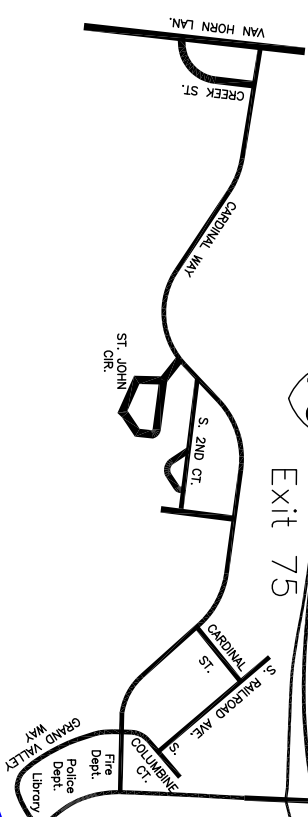

Battlement Mesa

Colorado

COLORADO RIVER

▲ To Grand Junction & Salt Lake City

Town of Parachute

Exit 75

To Glenwood Springs, Aspen, Denver ▶

Exit 75

The Reserve

RV Park

OPEN SPACE

Bluff Rd.

River

W. Battlement Pky

N. Battlement Pky

Morrissania Rd.

Parachute Park

Tamarisk Meadows

Tamarisk Village

Saddleback Village

Monument Creek Village

Valley View

Canyon View

Stone Ridge